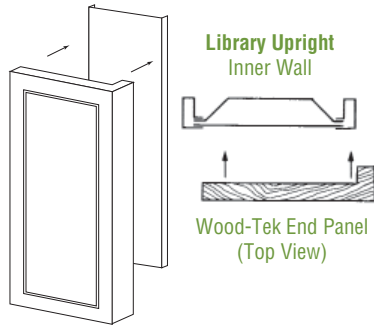

SHAKER SINGLE ENTRY END PANELS

XX = Specify color stain/wood or special finish.

Example: WTCTDL1824-XX

- -41 Red Cherry
- -42 Honey Cherry
- -43 Chestnut Cherry
- -61 Natural Maple

-SPL1 - Stain on cherry, maple or oak, 10% upcharge to list price.

-SPL2 - Stain on mahogany, 27% upcharge to list price.

-SPL - Stain on other wood species, call Aurora Customer Service for quote.