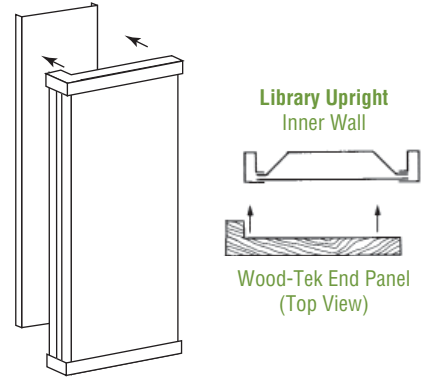

XX = Specify color stain/wood or special finish.
Example: WTCTDL1824-XX
-41 Red Cherry
-42 Honey Cherry
-43 Chestnut Cherry
-61 Natural Maple

-SPL1 - Stain on cherry, maple or oak, 10% upcharge to list price.
-SPL2 - Stain on mahogany, 27% upcharge to list price.
-SPL - Stain on other wood species, call Aurora Customer Service for quote.