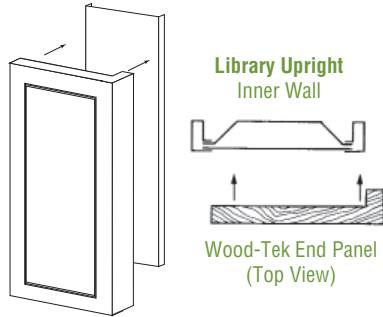

BUCKINGHAM SINGLE ENTRY END PANELS