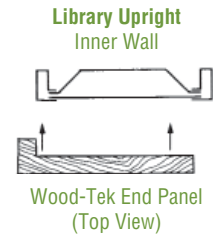

LEFT HAND END PANELS

PART NUMBER	W	H	WEIGHT	LIST PRICE
40" High				
WD1040LH-XX	10"	X40"	8 lbs.	$854.10
WD1240LH-XX	12"	X40"	9 lbs.	$898.55
WD1340LH-XX	13"	X40"	10 lbs.	$898.55
WD1540LH-XX	15"	X40"	12 lbs.	$898.55
WD1640LH-XX	16"	X40"	13 lbs.	$926.50
64" High				
WD1064LH-XX	10"	X64"	13 lbs.	$854.10
WD1264LH-XX	12"	X64"	15 lbs.	$898.55
WD1364LH-XX	13"	X64"	17 lbs.	$898.55
WD1564LH-XX	15"	X64"	19 lbs.	$898.55
WD1664LH-XX	16"	X64"	20 lbs.	$926.50
76" High				
WD1076LH-XX	10"	X76"	15 lbs.	$869.95
WD1276LH-XX	12"	X76"	18 lbs.	$914.25
WD1376LH-XX	13"	X76"	20 lbs.	$914.25
WD1576LH-XX	15"	X76"	23 lbs.	$914.25
WD1676LH-XX	16"	X76"	24 lbs.	$943.20
85" High				
WD1085LH-XX	10"	X85"	17 lbs.	$887.85
WD1285LH-XX	12"	X85"	20 lbs.	$932.15
WD1385LH-XX	13"	X85"	22 lbs.	$932.15
WD1585LH-XX	15"	X85"	26 lbs.	$932.15
WD1685LH-XX	16"	X85"	27 lbs.	$962.40
88" High				
WD1088LH-XX	10"	X88"	18 lbs.	$887.85
WD1288LH-XX	12"	X88"	21 lbs.	$932.15
WD1388LH-XX	13"	X88"	23 lbs.	$932.15
WD1588LH-XX	15"	X88"	26 lbs.	$932.15
WD1688LH-XX	16"	X88"	28 lbs.	$962.40
97" High				
WD1097LH-XX	10"	X97"	19 lbs.	$887.85
WD1297LH-XX	12"	X97"	23 lbs.	$932.15
WD1397LH-XX	13"	X97"	25 lbs.	$932.15
WD1597LH-XX	15"	X97"	29 lbs.	$932.15
WD1697LH-XX	16"	X97"	31 lbs.	$962.40
100" High				
WD10100LH-XX	10"	X100"	20 lbs.	$928.80
WD12100LH-XX	12"	X100"	24 lbs.	$974.85
WD13100LH-XX	13"	X100"	26 lbs.	$977.45
WD15100LH-XX	15"	X100"	30 lbs.	$977.45
WD16100LH-XX	16"	X100"	32 lbs.	$1,028.60
121" High				
WD10121LH-XX	10"	X121"	24 lbs.	$996.35
WD12121LH-XX	12"	X121"	29 lbs.	$1,049.35
WD13121LH-XX	13"	X121"	31 lbs.	$1,052.40
WD15121LH-XX	15"	X121"	36 lbs.	$1,052.40
WD16121LH-XX	16"	X121"	39 lbs.	$1,111.05

RIGHT HAND END PANELS