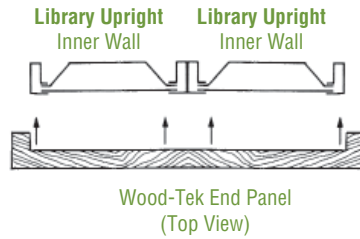

DIPLOMAT BACK TO BACK END PANELS

XX = Specify color stain/wood or special finish.

Example: WTCTDL1824-XX

- -41 Red Cherry
- -42 Honey Cherry
- -43 Chestnut Cherry
- -61 Natural Maple

-SPL1 - Stain on cherry, maple or oak, 10% upcharge to list price.

-SPL2 - Stain on mahogany, 27% upcharge to list price.

-SPL - Stain on other wood species, call Aurora Customer Service for quote.

PART NUMBER	W	H	WEIGHT	LIST PRICE	PART NUMBER	W	H	WEIGHT	LIST PRICE
40" High					88" High				
WD18B40-XX	18"	X40"	16 lbs.	$1,346.90	WD18B88-XX	18"	X88"	35 lbs.	$1,401.40
WD20B40-XX	20"	X40"	18 lbs.	$1,346.90	WD20B88-XX	20"	X88"	39 lbs.	$1,401.40
WD24B40-XX	24"	X40"	21 lbs.	$1,449.25	WD24B88-XX	24"	X88"	46 lbs.	$1,503.70
WD26B40-XX	26"	X40"	23 lbs.	$1,449.25	WD26B88-XX	26"	X88"	50 lbs.	$1,503.70
WD30B40-XX	30"	X40"	26 lbs.	$1,482.65	WD30B88-XX	30"	X88"	58 lbs.	$1,538.00
WD32B40-XX	32"	X40"	28 lbs.	$1,482.65	WD32B88-XX	32"	X88"	62 lbs.	$1,538.00
WD36B40-XX	36"	X40"	32 lbs.	$1,576.60	WD36B88-XX	36"	X88"	70 lbs.	$1,638.90
64" High					97" High				
WD18B64-XX	18"	X64"	25 lbs.	$1,346.90	WD18B97-XX	18"	X97"	38 lbs.	$1,401.40
WD20B64-XX	20"	X64"	28 lbs.	$1,346.90	WD20B97-XX	20"	X97"	43 lbs.	$1,401.40
WD24B64-XX	24"	X64"	34 lbs.	$1,449.25	WD24B97-XX	24"	X97"	51 lbs.	$1,503.70
WD26B64-XX	26"	X64"	37 lbs.	$1,449.25	WD26B97-XX	26"	X97"	55 lbs.	$1,503.70
WD30B64-XX	30"	X64"	42 lbs.	$1,482.65	WD30B97-XX	30"	X97"	64 lbs.	$1,538.00
WD32B64-XX	32"	X64"	45 lbs.	$1,482.65	WD32B97-XX	32"	X97"	68 lbs.	$1,620.50
WD36B64-XX	36"	X64"	51 lbs.	$1,576.60	WD36B97-XX	36"	X97"	77 lbs.	$1,731.65
76" High					100" High				
WD18B76-XX	18"	X76"	30 lbs.	$1,374.65	WD18B100-XX	18"	X100"	40 lbs.	$1,468.45
WD20B76-XX	20"	X76"	33 lbs.	$1,374.65	WD20B100-XX	20"	X100"	44 lbs.	$1,543.80
WD24B76-XX	24"	X76"	40 lbs.	$1,477.05	WD24B100-XX	24"	X100"	53 lbs.	$1,667.85
WD26B76-XX	26"	X76"	43 lbs.	$1,477.05	WD26B100-XX	26"	X100"	57 lbs.	$1,667.85
WD30B76-XX	30"	X76"	50 lbs.	$1,511.55	WD30B100-XX	30"	X100"	66 lbs.	$1,709.45
WD32B76-XX	32"	X76"	54 lbs.	$1,511.55	WD32B100-XX	32"	X100"	70 lbs.	$1,709.45
WD36B76-XX	36"	X76"	60 lbs.	$1,609.00	WD36B100-XX	36"	X100"	79 lbs.	$1,831.70
85" High					121" High				
WD18B85-XX	18"	X85"	34 lbs.	$1,401.40	WD18B121-XX	18"	X121"	48 lbs.	$1,665.70
WD20B85-XX	20"	X85"	37 lbs.	$1,401.40	WD20B121-XX	20"	X121"	53 lbs.	$1,665.70
WD24B85-XX	24"	X85"	45 lbs.	$1,503.70	WD24B121-XX	24"	X121"	64 lbs.	$1,808.35
WD26B85-XX	26"	X85"	49 lbs.	$1,503.70	WD26B121-XX	26"	X121"	69 lbs.	$1,808.35
WD30B85-XX	30"	X85"	56 lbs.	$1,538.00	WD30B121-XX	30"	X121"	80 lbs.	$1,856.15
WD32B85-XX	32"	X85"	60 lbs.	$1,538.00	WD32B121-XX	32"	X121"	85 lbs.	$1,856.15
WD36B85-XX	36"	X85"	67 lbs.	$1,638.90	WD36B121-XX	36"	X121"	96 lbs.	$1,996.75