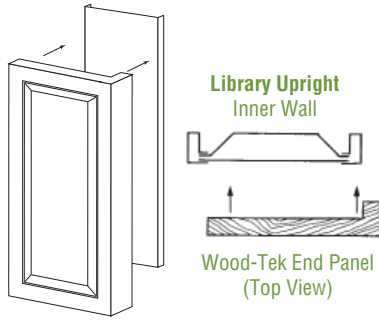

AMBASSADOR SINGLE ENTRY END PANELS