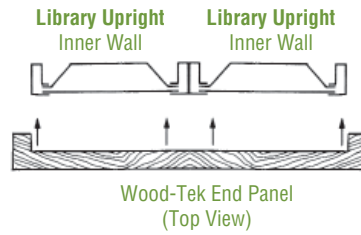

FEDERAL BACK TO BACK END PANELS

XX = Specify color stain/wood or special finish.

Example: WTCTDL1824-XX

- -41 Red Cherry
- -42 Honey Cherry
- -43 Chestnut Cherry
- -61 Natural Maple

-SPL1 - Stain on cherry, maple or oak, 10% upcharge to list price.

-SPL2 - Stain on mahogany, 27% upcharge to list price.

-SPL - Stain on other wood species, call Aurora Customer Service for quote.

PART NUMBER	W	H	WEIGHT	LIST PRICE	PART NUMBER	W	H	WEIGHT	LIST PRICE
40" High					88" High				
WF18B40-XX	18"	X40"	16 lbs.	$2,020.85	WF18B88-XX	18"	X88"	35 lbs.	$2,419.80
WF20B40-XX	20"	X40"	18 lbs.	$2,070.50	WF20B88-XX	20"	X88"	39 lbs.	$2,511.80
WF24B40-XX	24"	X40"	21 lbs.	$2,170.05	WF24B88-XX	24"	X88"	46 lbs.	$2,695.70
WF26B40-XX	26"	X40"	23 lbs.	$2,319.10	WF26B88-XX	26"	X88"	50 lbs.	$2,971.70
WF30B40-XX	30"	X40"	26 lbs.	$2,319.10	WF30B88-XX	30"	X88"	58 lbs.	$2,971.70
WF32B40-XX	32"	X40"	28 lbs.	$2,425.00	WF32B88-XX	32"	X88"	62 lbs.	$3,121.05
WF36B40-XX	36"	X40"	32 lbs.	$2,636.70	WF36B88-XX	36"	X88"	70 lbs.	$3,694.65
64" High					97" High				
WF18B64-XX	18"	X64"	25 lbs.	$2,419.80	WF18B97-XX	18"	X97"	38 lbs.	$2,592.50
WF20B64-XX	20"	X64"	28 lbs.	$2,511.80	WF20B97-XX	20"	X97"	43 lbs.	$2,693.90
WF24B64-XX	24"	X64"	34 lbs.	$2,695.70	WF24B97-XX	24"	X97"	51 lbs.	$2,896.60
WF26B64-XX	26"	X64"	37 lbs.	$2,971.70	WF26B97-XX	26"	X97"	55 lbs.	$3,200.80
WF30B64-XX	30"	X64"	42 lbs.	$2,971.70	WF30B97-XX	30"	X97"	64 lbs.	$3,200.80
WF32B64-XX	32"	X64"	45 lbs.	$3,121.05	WF32B97-XX	32"	X97"	68 lbs.	$3,365.40
WF36B64-XX	36"	X64"	51 lbs.	$3,419.75	WF36B97-XX	36"	X97"	77 lbs.	$3,890.65
76" High					100" High				
WF18B76-XX	18"	X76"	30 lbs.	$2,419.80	WF18B100-XX	18"	X100"	40 lbs.	$2,871.60
WF20B76-XX	20"	X76"	33 lbs.	$2,511.80	WF20B100-XX	20"	X100"	44 lbs.	$2,988.25
WF24B76-XX	24"	X76"	40 lbs.	$2,695.70	WF24B100-XX	24"	X100"	53 lbs.	$3,221.35
WF26B76-XX	26"	X76"	43 lbs.	$2,971.70	WF26B100-XX	26"	X100"	57 lbs.	$3,571.20
WF30B76-XX	30"	X76"	50 lbs.	$2,971.70	WF30B100-XX	30"	X100"	66 lbs.	$3,571.20
WF32B76-XX	32"	X76"	54 lbs.	$3,121.05	WF32B100-XX	32"	X100"	70 lbs.	$3,760.55
WF36B76-XX	36"	X76"	60 lbs.	$3,419.75	WF36B100-XX	36"	X100"	79 lbs.	$4,318.50
85" High					121" High				
WF18B85-XX	18"	X85"	34 lbs.	$2,419.80	WF18B121-XX	18"	X121"	48 lbs.	$3,192.60
WF20B85-XX	20"	X85"	37 lbs.	$2,511.80	WF20B121-XX	20"	X121"	53 lbs.	$3,326.70
WF24B85-XX	24"	X85"	45 lbs.	$2,695.70	WF24B121-XX	24"	X121"	64 lbs.	$3,594.90
WF26B85-XX	26"	X85"	49 lbs.	$2,971.70	WF26B121-XX	26"	X121"	69 lbs.	$3,997.15
WF30B85-XX	30"	X85"	56 lbs.	$2,971.70	WF30B121-XX	30"	X121"	80 lbs.	$3,997.15
WF32B85-XX	32"	X85"	60 lbs.	$3,121.05	WF32B121-XX	32"	X121"	85 lbs.	$4,214.90
WF36B85-XX	36"	X85"	67 lbs.	$3,419.75	WF36B121-XX	36"	X121"	96 lbs.	$4,771.75