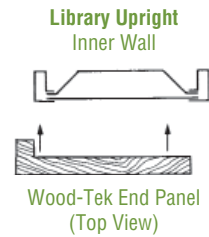

-SPL1 - Stain on cherry, maple or oak, 10% upcharge to list price.

-SPL2 - Stain on mahogany, 27% upcharge to list price.

-SPL - Stain on other wood species, call Aurora Customer Service for quote.

LEFT HAND END PANELS