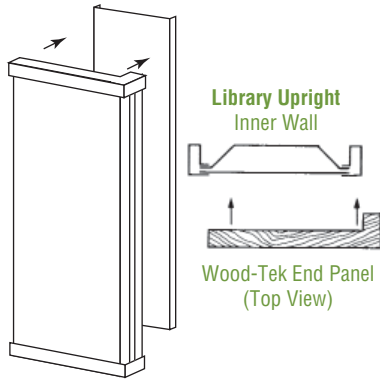

DIPLOMAT SINGLE ENTRY END PANELS