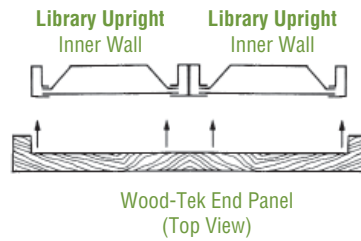

CLASSIC BACK TO BACK END PANELS

XX = Specify color stain/wood or special finish.

Example: WTCTDL1824-XX

- -41 Red Cherry
- -42 Honey Cherry
- -43 Chestnut Cherry
- -61 Natural Maple

-SPL1 - Stain on cherry, maple or oak, 10% upcharge to list price.

-SPL2 - Stain on mahogany, 27% upcharge to list price.

-SPL - Stain on other wood species, call Aurora Customer Service for quote.

PART NUMBER	W	H	WEIGHT	LIST PRICE	PART NUMBER	W	H	WEIGHT	LIST PRICE
40" High					88" High				
WT18B40-XX	18"	X40"	16 lbs.	$615.65	WT18B88-XX	18"	X88"	35 lbs.	$670.10
WT20B40-XX	20"	X40"	18 lbs.	$615.65	WT20B88-XX	20"	X88"	39 lbs.	$670.10
WT24B40-XX	24"	X40"	21 lbs.	$717.90	WT24B88-XX	24"	X88"	46 lbs.	$772.40
WT26B40-XX	26"	X40"	23 lbs.	$717.90	WT26B88-XX	26"	X88"	50 lbs.	$772.40
WT30B40-XX	30"	X40"	26 lbs.	$751.30	WT30B88-XX	30"	X88"	58 lbs.	$806.70
WT32B40-XX	32"	X40"	28 lbs.	$751.30	WT32B88-XX	32"	X88"	62 lbs.	$806.70
WT36B40-XX	36"	X40"	32 lbs.	$845.25	WT36B88-XX	36"	X88"	70 lbs.	$907.50
64" High					97" High				
WT18B64-XX	18"	X64"	25 lbs.	$615.65	WT18B97-XX	18"	X97"	38 lbs.	$670.10
WT20B64-XX	20"	X64"	28 lbs.	$615.65	WT20B97-XX	20"	X97"	43 lbs.	$670.10
WT24B64-XX	24"	X64"	34 lbs.	$717.90	WT24B97-XX	24"	X97"	51 lbs.	$772.40
WT26B64-XX	26"	X64"	37 lbs.	$717.90	WT26B97-XX	26"	X97"	55 lbs.	$772.40
WT30B64-XX	30"	X64"	42 lbs.	$751.30	WT30B97-XX	30"	X97"	64 lbs.	$806.70
WT32B64-XX	32"	X64"	45 lbs.	$751.30	WT32B97-XX	32"	X97"	68 lbs.	$889.20
WT36B64-XX	36"	X64"	51 lbs.	$845.25	WT36B97-XX	36"	X97"	77 lbs.	$1,000.35
76" High					100" High				
WT18B76-XX	18"	X76"	30 lbs.	$643.25	WT18B100-XX	18"	X100"	40 lbs.	$737.10
WT20B76-XX	20"	X76"	33 lbs.	$643.25	WT20B100-XX	20"	X100"	44 lbs.	$812.45
WT24B76-XX	24"	X76"	40 lbs.	$745.65	WT24B100-XX	24"	X100"	53 lbs.	$936.55
WT26B76-XX	26"	X76"	43 lbs.	$745.65	WT26B100-XX	26"	X100"	57 lbs.	$936.55
WT30B76-XX	30"	X76"	50 lbs.	$780.20	WT30B100-XX	30"	X100"	66 lbs.	$978.10
WT32B76-XX	32"	X76"	54 lbs.	$780.20	WT32B100-XX	32"	X100"	70 lbs.	$978.10
WT36B76-XX	36"	X76"	60 lbs.	$877.75	WT36B100-XX	36"	X100"	79 lbs.	$1,100.35
85" High					121" High				
WT18B85-XX	18"	X85"	34 lbs.	$670.10	WT18B121-XX	18"	X121"	48 lbs.	$934.35
WT20B85-XX	20"	X85"	37 lbs.	$670.10	WT20B121-XX	20"	X121"	53 lbs.	$934.35
WT24B85-XX	24"	X85"	45 lbs.	$772.40	WT24B121-XX	24"	X121"	64 lbs.	$1,077.00
WT26B85-XX	26"	X85"	49 lbs.	$772.40	WT26B121-XX	26"	X121"	69 lbs.	$1,077.00
WT30B85-XX	30"	X85"	56 lbs.	$806.70	WT30B121-XX	30"	X121"	80 lbs.	$1,124.85
WT32B85-XX	32"	X85"	60 lbs.	$806.70	WT32B121-XX	32"	X121"	85 lbs.	$1,124.85
WT36B85-XX	36"	X85"	67 lbs.	$907.50	WT36B121-XX	36"	X121"	96 lbs.	$1,265.45