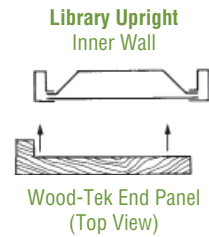

LEFT HAND END PANELS

PART NUMBER	W	H	WEIGHT	LIST PRICE
40" High				
WF18S40LH-XX	18"	X40"	16 lbs.	$1,767.85
WF20S40LH-XX	20"	X40"	18 lbs.	$1,817.60
WF24S40LH-XX	24"	X40"	21 lbs.	$1,917.05
WF26S40LH-XX	26"	X40"	23 lbs.	$2,066.20
WF30S40LH-XX	30"	X40"	26 lbs.	$2,066.20
64" High				
WF18S64LH-XX	18"	X64"	25 lbs.	$2,166.75
WF20S64LH-XX	20"	X64"	28 lbs.	$2,258.75
WF24S64LH-XX	24"	X64"	34 lbs.	$2,442.70
WF26S64LH-XX	26"	X64"	37 lbs.	$2,718.70
WF30S64LH-XX	30"	X64"	42 lbs.	$2,718.70
76" High				
WF18S76LH-XX	18"	X76"	30 lbs.	$2,166.75
WF20S76LH-XX	20"	X76"	33 lbs.	$2,258.75
WF24S76LH-XX	24"	X76"	40 lbs.	$2,442.70
WF26S76LH-XX	26"	X76"	43 lbs.	$2,718.70
WF30S76LH-XX	30"	X76"	50 lbs.	$2,718.70
85" High				
WF18S85LH-XX	18"	X85"	34 lbs.	$2,166.75
WF20S85LH-XX	20"	X85"	37 lbs.	$2,258.75
WF24S85LH-XX	24"	X85"	45 lbs.	$2,442.70
WF26S85LH-XX	26"	X85"	49 lbs.	$2,718.70
WF30S85LH-XX	30"	X85"	56 lbs.	$2,718.70
88" High				
WF18S88LH-XX	18"	X88"	35 lbs.	$2,166.75
WF20S88LH-XX	20"	X88"	39 lbs.	$2,258.75
WF24S88LH-XX	24"	X88"	46 lbs.	$2,442.70
WF26S88LH-XX	26"	X88"	50 lbs.	$2,718.70
WF30S88LH-XX	30"	X88"	58 lbs.	$2,718.70
97" High				
WF18S97LH-XX	18"	X97"	38 lbs.	$2,339.45
WF20S97LH-XX	20"	X97"	43 lbs.	$2,440.90
WF24S97LH-XX	24"	X97"	51 lbs.	$2,643.60
WF26S97LH-XX	26"	X97"	55 lbs.	$2,947.80
WF30S97LH-XX	30"	X97"	64 lbs.	$2,947.80
100" High				
WF18S100LH-XX	18"	X100"	40 lbs.	$2,618.60
WF20S100LH-XX	20"	X100"	44 lbs.	$2,735.25
WF24S100LH-XX	24"	X100"	53 lbs.	$2,968.45
WF26S100LH-XX	26"	X100"	57 lbs.	$3,318.20
WF30S100LH-XX	30"	X100"	66 lbs.	$3,318.20
121" High				
WF18S121LH-XX	18"	X121"	48 lbs.	$2,939.70
WF20S121LH-XX	20"	X121"	53 lbs.	$3,073.80
WF24S121LH-XX	24"	X121"	64 lbs.	$3,341.90
WF26S121LH-XX	26"	X121"	69 lbs.	$3,744.20
WF30S121LH-XX	30"	X121"	80 lbs.	$3,744.20

RIGHT HAND END PANELS