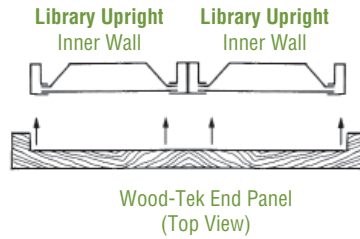

SHAKER BACK TO BACK END PANELS

XX = Specify color stain/wood or special finish.

Example: WTCTDL1824-XX

- -41 Red Cherry
- -42 Honey Cherry
- -43 Chestnut Cherry
- -61 Natural Maple

-SPL1 - Stain on cherry, maple or oak, 10% upcharge to list price.

-SPL2 - Stain on mahogany, 27% upcharge to list price.

-SPL - Stain on other wood species, call Aurora Customer Service for quote.

PART NUMBER	W	H	WEIGHT	LIST PRICE	PART NUMBER	W	H	WEIGHT	LIST PRICE
40" High					88" High				
WS18B40-XX	18"	X40"	16 lbs.	$985.80	WS18B88-XX	18"	X88"	35 lbs.	$1,315.45
WS20B40-XX	20"	X40"	18 lbs.	$1,028.25	WS20B88-XX	20"	X88"	39 lbs.	$1,392.95
WS24B40-XX	24"	X40"	21 lbs.	$1,113.25	WS24B88-XX	24"	X88"	46 lbs.	$1,547.65
WS26B40-XX	26"	X40"	23 lbs.	$1,155.65	WS26B88-XX	26"	X88"	50 lbs.	$1,625.00
WS30B40-XX	30"	X40"	26 lbs.	$1,240.60	WS30B88-XX	30"	X88"	58 lbs.	$1,779.95
WS32B40-XX	32"	X40"	28 lbs.	$1,323.30	WS32B88-XX	32"	X88"	62 lbs.	$1,898.65
WS36B40-XX	36"	X40"	32 lbs.	$1,488.75	WS36B88-XX	36"	X88"	70 lbs.	$2,135.85
64" High					97" High				
WS18B64-XX	18"	X64"	25 lbs.	$1,315.45	WS18B97-XX	18"	X97"	38 lbs.	$1,450.00
WS20B64-XX	20"	X64"	28 lbs.	$1,392.95	WS20B97-XX	20"	X97"	43 lbs.	$1,535.35
WS24B64-XX	24"	X64"	34 lbs.	$1,547.65	WS24B97-XX	24"	X97"	51 lbs.	$1,705.95
WS26B64-XX	26"	X64"	37 lbs.	$1,625.00	WS26B97-XX	26"	X97"	55 lbs.	$1,791.20
WS30B64-XX	30"	X64"	42 lbs.	$1,779.95	WS30B97-XX	30"	X97"	64 lbs.	$1,961.90
WS32B64-XX	32"	X64"	45 lbs.	$1,898.65	WS32B97-XX	32"	X97"	68 lbs.	$2,092.70
WS36B64-XX	36"	X64"	51 lbs.	$2,135.85	WS36B97-XX	36"	X97"	77 lbs.	$2,354.25
76" High					100" High				
WS18B76-XX	18"	X76"	30 lbs.	$1,315.45	WS18B100-XX	18"	X100"	40 lbs.	$1,494.85
WS20B76-XX	20"	X76"	33 lbs.	$1,392.95	WS20B100-XX	20"	X100"	44 lbs.	$1,582.85
WS24B76-XX	24"	X76"	40 lbs.	$1,547.65	WS24B100-XX	24"	X100"	53 lbs.	$1,758.65
WS26B76-XX	26"	X76"	43 lbs.	$1,625.00	WS26B100-XX	26"	X100"	57 lbs.	$1,846.65
WS30B76-XX	30"	X76"	50 lbs.	$1,779.95	WS30B100-XX	30"	X100"	66 lbs.	$2,022.60
WS32B76-XX	32"	X76"	54 lbs.	$1,898.65	WS32B100-XX	32"	X100"	70 lbs.	$2,157.45
WS36B76-XX	36"	X76"	60 lbs.	$2,135.85	WS36B100-XX	36"	X100"	79 lbs.	$2,427.15
85" High					121" High				
WS18B85-XX	18"	X85"	34 lbs.	$1,315.45	WS18B121-XX	18"	X121"	48 lbs.	$2,137.75
WS20B85-XX	20"	X85"	37 lbs.	$1,392.95	WS20B121-XX	20"	X121"	53 lbs.	$2,261.00
WS24B85-XX	24"	X85"	45 lbs.	$1,547.65	WS24B121-XX	24"	X121"	64 lbs.	$2,507.35
WS26B85-XX	26"	X85"	49 lbs.	$1,625.00	WS26B121-XX	26"	X121"	69 lbs.	$2,630.60
WS30B85-XX	30"	X85"	56 lbs.	$1,779.95	WS30B121-XX	30"	X121"	80 lbs.	$2,877.15
WS32B85-XX	32"	X85"	60 lbs.	$1,898.65	WS32B121-XX	32"	X121"	85 lbs.	$3,066.10
WS36B85-XX	36"	X85"	67 lbs.	$2,135.85	WS36B121-XX	36"	X121"	96 lbs.	$3,443.90