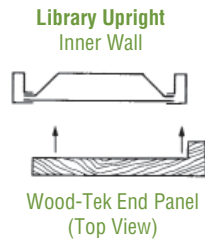

FEDERAL SINGLE ENTRY END PANELS

XX = Specify color stain/wood or special finish.
Example: WTCTDL1824-XX
-41 Red Cherry
-42 Honey Cherry
-43 Chestnut Cherry
-61 Natural Maple

-SPL1 - Stain on cherry, maple or oak, 10% upcharge to list price.
-SPL2 - Stain on mahogany, 27% upcharge to list price.
-SPL - Stain on other wood species, call Aurora Customer Service for quote.