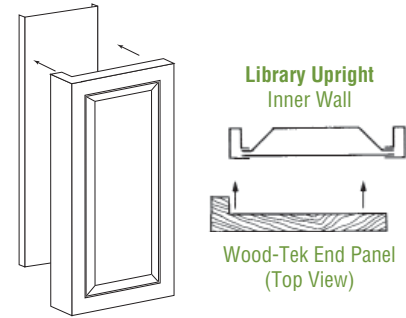

XX = Specify color stain/wood or special finish.
Example: WTCTDL1824-XX
-41 Red Cherry
-42 Honey Cherry
-43 Chestnut Cherry
-61 Natural Maple

-SPL1 - Stain on cherry, maple or oak, 10% upcharge to list price.
-SPL2 - Stain on mahogany, 27% upcharge to list price.
-SPL - Stain on other wood species, call Aurora Customer Service for quote.