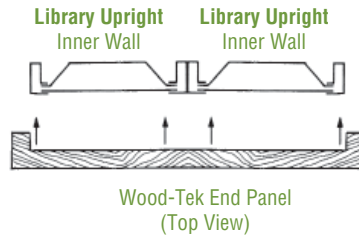

CARLYLE BACK TO BACK END PANELS

XX = Specify color stain/wood or special finish.

Example: WTCTDL1824-XX

- -41 Red Cherry
- -42 Honey Cherry
- -43 Chestnut Cherry
- -61 Natural Maple

-SPL1 - Stain on cherry, maple or oak, 10% upcharge to list price.

-SPL2 - Stain on mahogany, 27% upcharge to list price.

-SPL - Stain on other wood species, call Aurora Customer Service for quote.

PART NUMBER	W	H	WEIGHT	LIST PRICE	PART NUMBER	W	H	WEIGHT	LIST PRICE
40" High					88" High				
WC18B40-XX	18"	X40"	16 lbs.	$1,208.95	WC18B88-XX	18"	X88"	35 lbs.	$1,686.50
WC20B40-XX	20"	X40"	18 lbs.	$1,259.55	WC20B88-XX	20"	X88"	39 lbs.	$1,787.75
WC24B40-XX	24"	X40"	21 lbs.	$1,360.75	WC24B88-XX	24"	X88"	46 lbs.	$1,990.00
WC26B40-XX	26"	X40"	23 lbs.	$1,411.35	WC26B88-XX	26"	X88"	50 lbs.	$2,091.25
WC30B40-XX	30"	X40"	26 lbs.	$1,512.60	WC30B88-XX	30"	X88"	58 lbs.	$2,293.70
WC32B40-XX	32"	X40"	28 lbs.	$1,613.40	WC32B88-XX	32"	X88"	62 lbs.	$2,446.60
WC36B40-XX	36"	X40"	32 lbs.	$1,815.15	WC36B88-XX	36"	X88"	70 lbs.	$2,752.40
64" High					97" High				
WC18B64-XX	18"	X64"	25 lbs.	$1,686.50	WC18B97-XX	18"	X97"	38 lbs.	$1,858.90
WC20B64-XX	20"	X64"	28 lbs.	$1,787.75	WC20B97-XX	20"	X97"	43 lbs.	$1,970.50
WC24B64-XX	24"	X64"	34 lbs.	$1,990.00	WC24B97-XX	24"	X97"	51 lbs.	$2,193.55
WC26B64-XX	26"	X64"	37 lbs.	$2,091.25	WC26B97-XX	26"	X97"	55 lbs.	$2,305.15
WC30B64-XX	30"	X64"	42 lbs.	$2,293.70	WC30B97-XX	30"	X97"	64 lbs.	$2,528.25
WC32B64-XX	32"	X64"	45 lbs.	$2,446.60	WC32B97-XX	32"	X97"	68 lbs.	$2,696.80
WC36B64-XX	36"	X64"	51 lbs.	$2,752.40	WC36B97-XX	36"	X97"	77 lbs.	$3,033.85
76" High					100" High				
WC18B76-XX	18"	X76"	30 lbs.	$1,686.50	WC18B100-XX	18"	X100"	40 lbs.	$2,137.80
WC20B76-XX	20"	X76"	33 lbs.	$1,787.75	WC20B100-XX	20"	X100"	44 lbs.	$2,266.10
WC24B76-XX	24"	X76"	41 lbs.	$1,990.00	WC24B100-XX	24"	X100"	53 lbs.	$2,522.55
WC26B76-XX	26"	X76"	43 lbs.	$2,091.25	WC26B100-XX	26"	X100"	57 lbs.	$2,650.95
WC30B76-XX	30"	X76"	50 lbs.	$2,293.70	WC30B100-XX	30"	X100"	66 lbs.	$2,907.50
WC32B76-XX	32"	X76"	54 lbs.	$2,446.60	WC32B100-XX	32"	X100"	70 lbs.	$3,101.30
WC36B76-XX	36"	X76"	60 lbs.	$2,752.40	WC36B100-XX	36"	X100"	79 lbs.	$3,488.95
85" High					121" High				
WC18B85-XX	18"	X85"	34 lbs.	$1,686.50	WC18B121-XX	18"	X121"	40 lbs.	$2,458.40
WC20B85-XX	20"	X85"	37 lbs.	$1,787.75	WC20B121-XX	20"	X121"	53 lbs.	$2,605.95
WC24B85-XX	24"	X85"	45 lbs.	$1,990.00	WC24B121-XX	24"	X121"	64 lbs.	$2,900.95
WC26B85-XX	26"	X85"	49 lbs.	$2,091.25	WC26B121-XX	26"	X121"	69 lbs.	$3,048.55
WC30B85-XX	30"	X85"	56 lbs.	$2,293.70	WC30B121-XX	30"	X121"	80 lbs.	$3,343.60
WC32B85-XX	32"	X85"	60 lbs.	$2,446.60	WC32B121-XX	32"	X121"	85 lbs.	$3,566.55
WC36B85-XX	36"	X85"	67 lbs.	$2,752.40	WC36B121-XX	36"	X121"	96 lbs.	$4,012.35