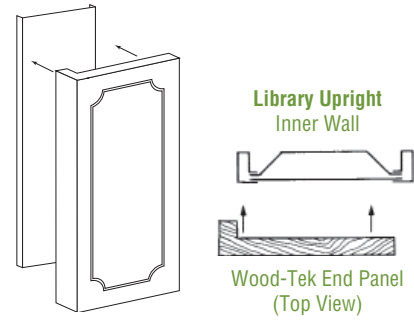

XX = Specify color stain/wood or special finish.
Example: WTCTDL1824-XX

- -41 Red Cherry
- -42 Honey Cherry
- -43 Chestnut Cherry
- -61 Natural Maple

- -SPL1 - Stain on cherry, maple or oak, 10% upcharge to list price.
- -SPL2 - Stain on mahogany, 27% upcharge to list price.
- -SPL - Stain on other wood species, call Aurora Customer Service for quote.