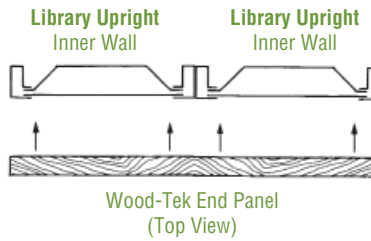

XX = Specify color stain/wood or special finish.

Example: WTCTDL1824-XX

- -41 Red Cherry
- -42 Honey Cherry
- -43 Chestnut Cherry
- -61 Natural Maple

-SPL1 - Stain on cherry, maple or oak, 10% upcharge to list price.

-SPL2 - Stain on mahogany, 27% upcharge to list price.

-SPL - Stain on other wood species, call Aurora Customer Service for quote.

PART NUMBER	W	H	WEIGHT	LIST PRICE	PART NUMBER	W	H	WEIGHT	LIST PRICE
40" High					88" High				
WTEP18B40-XX	18"	X40"	16 lbs.	$288.60	WTEP18B88-XX	18"	X88"	35 lbs.	$566.85
WTEP20B40-XX	20"	X40"	18 lbs.	$320.80	WTEP20B88-XX	20"	X88"	39 lbs.	$592.80
WTEP24B40-XX	24"	X40"	21 lbs.	$344.35	WTEP24B88-XX	24"	X88"	46 lbs.	$711.50
WTEP26B40-XX	26"	X40"	23 lbs.	$405.20	WTEP26B88-XX	26"	X88"	50 lbs.	$834.30
WTEP30B40-XX	30"	X40"	26 lbs.	$405.20	WTEP30B88-XX	30"	X88"	58 lbs.	$834.30
WTEP32B40-XX	32"	X40"	28 lbs.	$405.20	WTEP32B88-XX	32"	X88"	62 lbs.	$834.30
WTEP36B40-XX	36"	X40"	32 lbs.	$405.20	WTEP36B88-XX	36"	X88"	70 lbs.	$834.30
64" High					97" High				
WTEP18B64-XX	18"	X64"	25 lbs.	$461.80	WTEP18B97-XX	18"	X97"	38 lbs.	$646.90
WTEP20B64-XX	20"	X64"	28 lbs.	$513.25	WTEP20B97-XX	20"	X97"	43 lbs.	$676.50
WTEP24B64-XX	24"	X64"	34 lbs.	$551.00	WTEP24B97-XX	24"	X97"	51 lbs.	$811.95
WTEP26B64-XX	26"	X64"	37 lbs.	$648.30	WTEP26B97-XX	26"	X97"	55 lbs.	$919.65
WTEP30B64-XX	30"	X64"	42 lbs.	$648.30	WTEP30B97-XX	30"	X97"	64 lbs.	$919.65
WTEP32B64-XX	32"	X64"	45 lbs.	$648.30	WTEP32B97-XX	32"	X97"	68 lbs.	$919.65
WTEP36B64-XX	36"	X64"	51 lbs.	$648.30	WTEP36B97-XX	36"	X97"	77 lbs.	$919.65
76" High					100" High				
WTEP18B76-XX	18"	X76"	30 lbs.	$518.80	WTEP18B100-XX	18"	X100"	40 lbs.	$666.90
WTEP20B76-XX	20"	X76"	33 lbs.	$544.90	WTEP20B100-XX	20"	X100"	44 lbs.	$697.45
WTEP24B76-XX	24"	X76"	40 lbs.	$615.10	WTEP24B100-XX	24"	X100"	53 lbs.	$837.05
WTEP26B76-XX	26"	X76"	43 lbs.	$720.60	WTEP26B100-XX	26"	X100"	57 lbs.	$948.10
WTEP30B76-XX	30"	X76"	50 lbs.	$720.60	WTEP30B100-XX	30"	X100"	66 lbs.	$948.10
WTEP32B76-XX	32"	X76"	54 lbs.	$720.60	WTEP32B100-XX	32"	X100"	70 lbs.	$948.10
WTEP36B76-XX	36"	X76"	60 lbs.	$720.60	WTEP36B100-XX	36"	X100"	79 lbs.	$948.10
85" High					121" High				
WTEP18B85-XX	18"	X85"	34 lbs.	$566.85	WTEP18B121-XX	18"	X121"	48 lbs.	$923.50
WTEP20B85-XX	20"	X85"	37 lbs.	$592.80	WTEP20B121-XX	20"	X121"	53 lbs.	$1,026.45
WTEP24B85-XX	24"	X85"	45 lbs.	$711.50	WTEP24B121-XX	24"	X121"	64 lbs.	$1,101.95
WTEP26B85-XX	26"	X85"	49 lbs.	$805.85	WTEP26B121-XX	26"	X121"	69 lbs.	$1,296.55
WTEP30B85-XX	30"	X85"	56 lbs.	$805.85	WTEP30B121-XX	30"	X121"	80 lbs.	$1,296.55
WTEP32B85-XX	32"	X85"	60 lbs.	$805.85	WTEP32B121-XX	32"	X121"	85 lbs.	$1,296.55
WTEP36B85-XX	36"	X85"	67 lbs.	$805.85	WTEP36B121-XX	36"	X121"	96 lbs.	$1,296.55