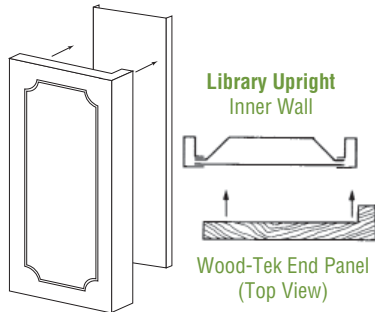

CARLYLE SINGLE ENTRY END PANELS

XX = Specify color stain/wood or special finish.

Example: WTCTDL1824-XX

- -41 Red Cherry
- -42 Honey Cherry
- -43 Chestnut Cherry
- -61 Natural Maple

-SPL1 - Stain on cherry, maple or oak, 10% upcharge to list price.

-SPL2 - Stain on mahogany, 27% upcharge to list price.

-SPL - Stain on other wood species, call Aurora Customer Service for quote.