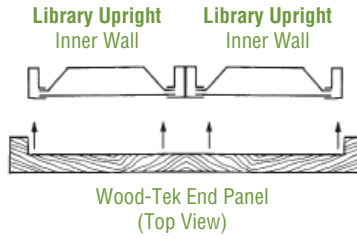

BUCKINGHAM BACK TO BACK END PANELS

XX = Specify color stain/wood or special finish.

Example: WTCTDL1824-XX

- -41 Red Cherry
- -42 Honey Cherry
- -43 Chestnut Cherry
- -61 Natural Maple

-SPL1 - Stain on cherry, maple or oak, 10% upcharge to list price.

-SPL2 - Stain on mahogany, 27% upcharge to list price.

-SPL - Stain on other wood species, call Aurora Customer Service for quote.

PART NUMBER	W	H	WEIGHT	LIST PRICE	PART NUMBER	W	H	WEIGHT	LIST PRICE
40" High					88" High				
WB18B40-XX	18"	X40"	16 lbs.	$985.80	WB18B88-XX	18"	X88"	35 lbs.	$1,315.45
WB20B40-XX	20"	X40"	18 lbs.	$1,028.25	WB20B88-XX	20"	X88"	39 lbs.	$1,392.95
WB24B40-XX	24"	X40"	21 lbs.	$1,113.25	WB24B88-XX	24"	X88"	46 lbs.	$1,547.65
WB26B40-XX	26"	X40"	23 lbs.	$1,155.65	WB26B88-XX	26"	X88"	50 lbs.	$1,625.00
WB30B40-XX	30"	X40"	26 lbs.	$1,240.60	WB30B88-XX	30"	X88"	58 lbs.	$1,779.95
WB32B40-XX	32"	X40"	28 lbs.	$1,323.30	WB32B88-XX	32"	X88"	62 lbs.	$1,898.65
WB36B40-XX	36"	X40"	32 lbs.	$1,488.75	WB36B88-XX	36"	X88"	70 lbs.	$2,135.85
64" High					97" High				
WB18B64-XX	18"	X64"	25 lbs.	$1,315.45	WB18B97-XX	18"	X97"	38 lbs.	$1,450.00
WB20B64-XX	20"	X64"	28 lbs.	$1,392.95	WB20B97-XX	20"	X97"	43 lbs.	$1,535.35
WB24B64-XX	24"	X64"	34 lbs.	$1,547.65	WB24B97-XX	24"	X97"	51 lbs.	$1,705.95
WB26B64-XX	26"	X64"	37 lbs.	$1,625.00	WB26B97-XX	26"	X97"	55 lbs.	$1,791.20
WB30B64-XX	30"	X64"	42 lbs.	$1,779.95	WB30B97-XX	30"	X97"	64 lbs.	$1,961.90
WB32B64-XX	32"	X64"	45 lbs.	$1,898.65	WB32B97-XX	32"	X97"	68 lbs.	$2,092.70
WB36B64-XX	36"	X64"	51 lbs.	$2,135.85	WB36B97-XX	36"	X97"	77 lbs.	$2,354.25
76" High					100" High				
WB18B76-XX	18"	X76"	30 lbs.	$1,315.45	WB18B100-XX	18"	X100"	40 lbs.	$1,667.50
WB20B76-XX	20"	X76"	33 lbs.	$1,392.95	WB20B100-XX	20"	X100"	44 lbs.	$1,765.65
WB24B76-XX	24"	X76"	40 lbs.	$1,547.65	WB24B100-XX	24"	X100"	53 lbs.	$1,961.75
WB26B76-XX	26"	X76"	43 lbs.	$1,625.00	WB26B100-XX	26"	X100"	57 lbs.	$2,059.90
WB30B76-XX	30"	X76"	50 lbs.	$1,779.95	WB30B100-XX	30"	X100"	66 lbs.	$2,256.20
WB32B76-XX	32"	X76"	54 lbs.	$1,898.65	WB32B100-XX	32"	X100"	70 lbs.	$2,406.65
WB36B76-XX	36"	X76"	60 lbs.	$2,135.85	WB36B100-XX	36"	X100"	79 lbs.	$2,707.45
85" High					121" High				
WB18B85-XX	18"	X85"	34 lbs.	$1,315.45	WB18B121-XX	18"	X121"	48 lbs.	$1,917.60
WB20B85-XX	20"	X85"	37 lbs.	$1,392.95	WB20B121-XX	20"	X121"	53 lbs.	$2,030.45
WB24B85-XX	24"	X85"	45 lbs.	$1,547.65	WB24B121-XX	24"	X121"	64 lbs.	$2,256.00
WB26B85-XX	26"	X85"	49 lbs.	$1,625.00	WB26B121-XX	26"	X121"	69 lbs.	$2,368.90
WB30B85-XX	30"	X85"	56 lbs.	$1,779.95	WB30B121-XX	30"	X121"	80 lbs.	$2,594.60
WB32B85-XX	32"	X85"	60 lbs.	$1,898.65	WB32B121-XX	32"	X121"	85 lbs.	$2,767.55
WB36B85-XX	36"	X85"	67 lbs.	$2,135.85	WB36B121-XX	36"	X121"	96 lbs.	$3,113.50