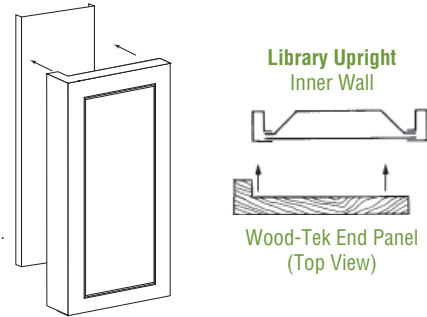

XX = Specify color stain/wood or special finish.
Example: WTCTDL1824-XX
-41 Red Cherry
-42 Honey Cherry
-43 Chestnut Cherry
-61 Natural Maple

-SPL1 - Stain on cherry, maple or oak, 10% upcharge to list price.
-SPL2 - Stain on mahogany, 27% upcharge to list price.
-SPL - Stain on other wood species, call Aurora Customer Service for quote.