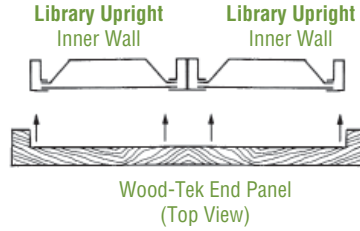

AMBASSADOR BACK TO BACK END PANELS

XX = Specify color stain/wood or special finish.

Example: WTCTDL1824-XX

- -41 Red Cherry
- -42 Honey Cherry
- -43 Chestnut Cherry
- -61 Natural Maple

-SPL1 - Stain on cherry, maple or oak, 10% upcharge to list price.

-SPL2 - Stain on mahogany, 27% upcharge to list price.

-SPL - Stain on other wood species, call Aurora Customer Service for quote.

PART NUMBER	W	H	WEIGHT	LIST PRICE	PART NUMBER	W	H	WEIGHT	LIST PRICE
40" High					88" High				
WA18B40-XX	18"	X40"	16 lbs.	$1,289.50	WA18B88-XX	18"	X88"	35 lbs.	$1,688.40
WA20B40-XX	20"	X40"	18 lbs.	$1,339.25	WA20B88-XX	20"	X88"	39 lbs.	$1,780.40
WA24B40-XX	24"	X40"	21 lbs.	$1,438.70	WA24B88-XX	24"	X88"	46 lbs.	$1,964.35
WA26B40-XX	26"	X40"	23 lbs.	$1,587.80	WA26B88-XX	26"	X88"	50 lbs.	$2,240.35
WA30B40-XX	30"	X40"	26 lbs.	$1,587.80	WA30B88-XX	30"	X88"	58 lbs.	$2,240.35
WA32B40-XX	32"	X40"	28 lbs.	$1,693.60	WA32B88-XX	32"	X88"	62 lbs.	$2,389.70
WA36B40-XX	36"	X40"	32 lbs.	$1,905.30	WA36B88-XX	36"	X88"	70 lbs.	$2,963.30
64" High					97" High				
WA18B64-XX	18"	X64"	25 lbs.	$1,688.40	WA18B97-XX	18"	X97"	38 lbs.	$1,861.10
WA20B64-XX	20"	X64"	28 lbs.	$1,780.40	WA20B97-XX	20"	X97"	43 lbs.	$1,962.50
WA24B64-XX	24"	X64"	34 lbs.	$1,964.35	WA24B97-XX	24"	X97"	51 lbs.	$2,165.25
WA26B64-XX	26"	X64"	37 lbs.	$2,240.35	WA26B97-XX	26"	X97"	55 lbs.	$2,469.45
WA30B64-XX	30"	X64"	42 lbs.	$2,240.35	WA30B97-XX	30"	X97"	64 lbs.	$2,469.45
WA32B64-XX	32"	X64"	45 lbs.	$2,389.70	WA32B97-XX	32"	X97"	68 lbs.	$2,634.10
WA36B64-XX	36"	X64"	51 lbs.	$2,688.35	WA36B97-XX	36"	X97"	77 lbs.	$2,872.05
76" High					100" High				
WA18B76-XX	18"	X76"	30 lbs.	$1,688.40	WA18B100-XX	18"	X100"	40 lbs.	$2,140.30
WA20B76-XX	20"	X76"	33 lbs.	$1,780.40	WA20B100-XX	20"	X100"	44 lbs.	$2,256.85
WA24B76-XX	24"	X76"	40 lbs.	$1,964.35	WA24B100-XX	24"	X100"	53 lbs.	$2,490.05
WA26B76-XX	26"	X76"	43 lbs.	$2,240.35	WA26B100-XX	26"	X100"	57 lbs.	$2,839.85
WA30B76-XX	30"	X76"	50 lbs.	$2,240.35	WA30B100-XX	30"	X100"	66 lbs.	$2,839.85
WA32B76-XX	32"	X76"	54 lbs.	$2,389.70	WA32B100-XX	32"	X100"	70 lbs.	$3,029.20
WA36B76-XX	36"	X76"	60 lbs.	$2,688.35	WA36B100-XX	36"	X100"	79 lbs.	$3,261.10
85" High					121" High				
WA18B85-XX	18"	X85"	34 lbs.	$1,688.40	WA18B121-XX	18"	X121"	48 lbs.	$2,461.30
WA20B85-XX	20"	X85"	37 lbs.	$1,780.40	WA20B121-XX	20"	X121"	53 lbs.	$2,595.45
WA24B85-XX	24"	X85"	45 lbs.	$1,964.35	WA24B121-XX	24"	X121"	64 lbs.	$2,863.55
WA26B85-XX	26"	X85"	49 lbs.	$2,240.35	WA26B121-XX	26"	X121"	69 lbs.	$3,265.85
WA30B85-XX	30"	X85"	56 lbs.	$2,240.35	WA30B121-XX	30"	X121"	80 lbs.	$3,265.85
WA32B85-XX	32"	X85"	60 lbs.	$2,389.70	WA32B121-XX	32"	X121"	85 lbs.	$3,483.50
WA36B85-XX	36"	X85"	67 lbs.	$2,688.35	WA36B121-XX	36"	X121"	96 lbs.	$3,673.05