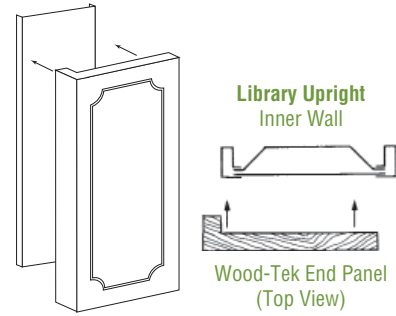

LEFT HAND END PANELS

PART NUMBER	W	H	WEIGHT	LIST PRICE
40" High				
WC18S40LH-XX	18"X40"		16 lbs.	$1,208.95
WC20S40LH-XX	20"X40"		18 lbs.	$1,259.55
WC24S40LH-XX	24"X40"		21 lbs.	$1,360.75
WC26S40LH-XX	26"X40"		23 lbs.	$1,411.35
WC30S40LH-XX	30"X40"		26 lbs.	$1,512.60
64" High				
WC18S64LH-XX	18"X64"		25 lbs.	$1,686.50
WC20S64LH-XX	20"X64"		28 lbs.	$1,787.75
WC24S64LH-XX	24"X64"		34 lbs.	$1,990.00
WC26S64LH-XX	26"X64"		37 lbs.	$2,091.25
WC30S64LH-XX	30"X64"		42 lbs.	$2,293.70
76" High				
WC18S76LH-XX	18"X76"		30 lbs.	$1,686.50
WC20S76LH-XX	20"X76"		33 lbs.	$1,787.75
WC24S76LH-XX	24"X76"		40 lbs.	$1,990.00
WC26S76LH-XX	26"X76"		43 lbs.	$2,091.25
WC30S76LH-XX	30"X76"		50 lbs.	$2,293.70
85" High				
WC18S85LH-XX	18"X85"		34 lbs.	$1,686.50
WC20S85LH-XX	20"X85"		37 lbs.	$1,787.75
WC24S85LH-XX	24"X85"		45 lbs.	$1,990.00
WC26S85LH-XX	26"X85"		49 lbs.	$2,091.25
WC30S85LH-XX	30"X85"		56 lbs.	$2,293.70
88" High				
WC18S88LH-XX	18"X88"		35 lbs.	$1,686.50
WC20S88LH-XX	20"X88"		39 lbs.	$1,787.75
WC24S88LH-XX	24"X88"		46 lbs.	$1,990.00
WC26S88LH-XX	26"X88"		50 lbs.	$2,091.25
WC30S88LH-XX	30"X88"		58 lbs.	$2,293.70
97" High				
WC18S97LH-XX	18"X97"		38 lbs.	$1,858.90
WC20S97LH-XX	20"X97"		43 lbs.	$1,970.50
WC24S97LH-XX	24"X97"		51 lbs.	$2,193.55
WC26S97LH-XX	26"X97"		55 lbs.	$2,305.15
WC30S97LH-XX	30"X97"		64 lbs.	$2,528.25
100" High				
WC18S100LH-XX	18"X100"		40 lbs.	$2,137.80
WC20S100LH-XX	20"X100"		44 lbs.	$2,266.10
WC24S100LH-XX	24"X100"		53 lbs.	$2,522.55
WC26S100LH-XX	26"X100"		57 lbs.	$2,650.95
WC30S100LH-XX	30"X100"		66 lbs.	$2,907.50
121" High				
WC18S121LH-XX	18"X121"		48 lbs.	$2,458.40
WC20S121LH-XX	20"X121"		53 lbs.	$2,605.95
WC24S121LH-XX	24"X121"		64 lbs.	$2,900.95
WC26S121LH-XX	26"X121"		69 lbs.	$3,048.55
WC30S121LH-XX	30"X121"		80 lbs.	$3,343.60

RIGHT HAND END PANELS