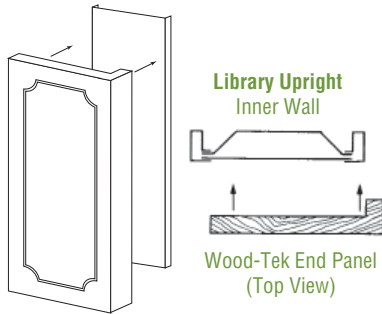

CARLYLE SINGLE ENTRY END PANELS