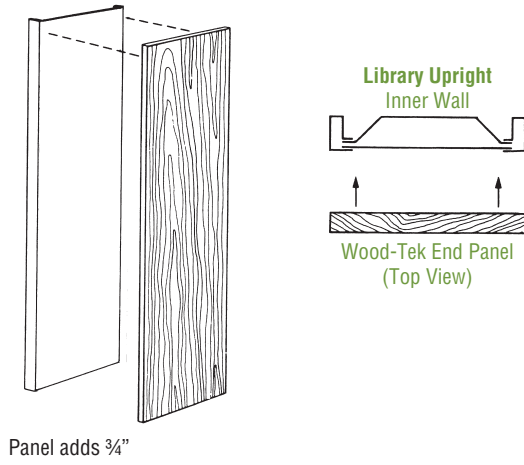

XX = Specify color stain/wood or special finish.
Example: WTCTDL1824-XX
-41 Red Cherry
-42 Honey Cherry
-43 Chestnut Cherry
-61 Natural Maple

-SPL1 - Stain on cherry, maple or oak, 10% upcharge to list price.
-SPL2 - Stain on mahogany, 27% upcharge to list price.
-SPL - Stain on other wood species, call Aurora Customer Service for quote.